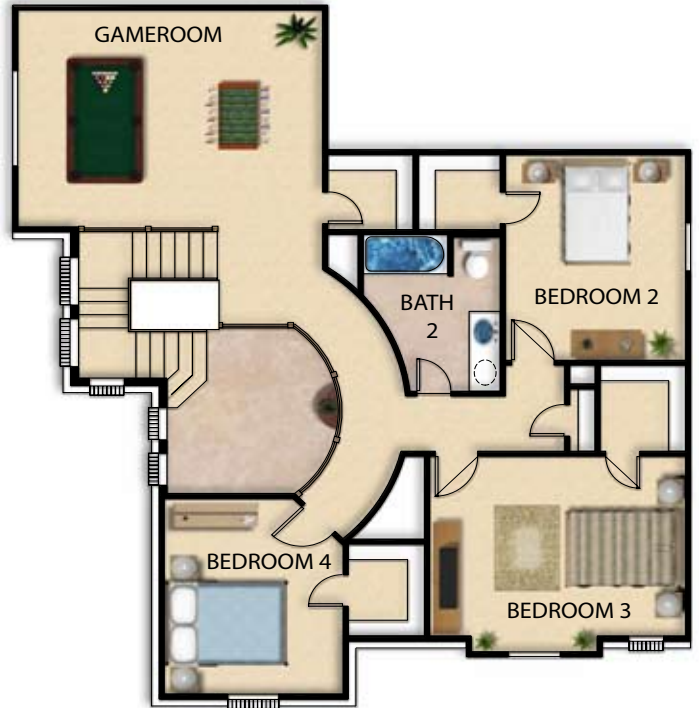

GRAND HAVEN
HOMES

Residence 5520

4 bedrooms
2.5 baths
2,823 Approx. square feet

Elevation A

Elevation B

Elevation C

grandhavenhomes.net