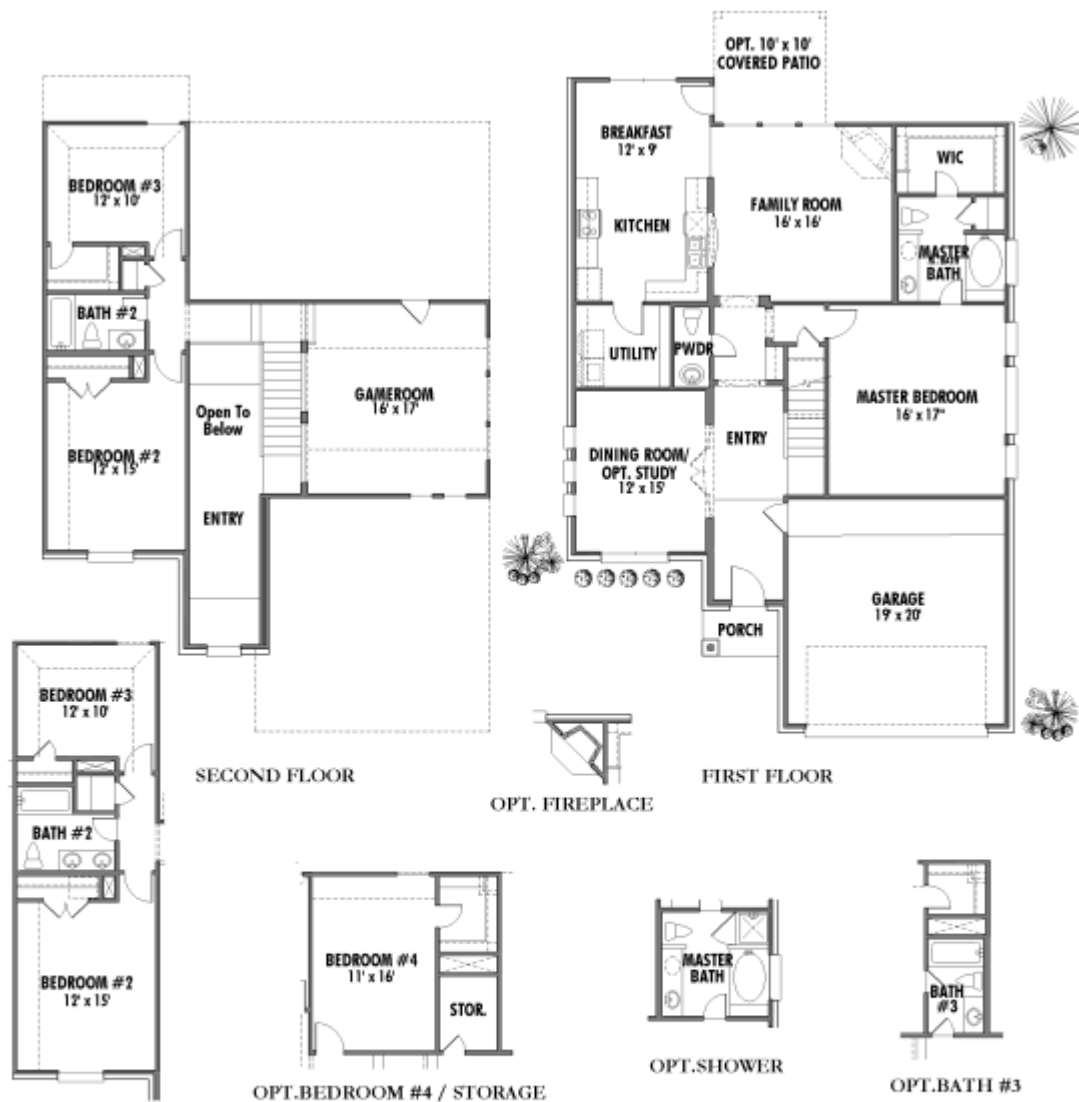

GEHAN HOMES – Willow II -Premier

OPT.BATH #2

Architectural dimensions shown are nominal interior dimensions; room sizes, window placement and other dimensions may vary from these drawings. This brochure is for illustration purposes; it is not part of a legal contract. We reserve the right to change product features, brand names, architectural design and details.