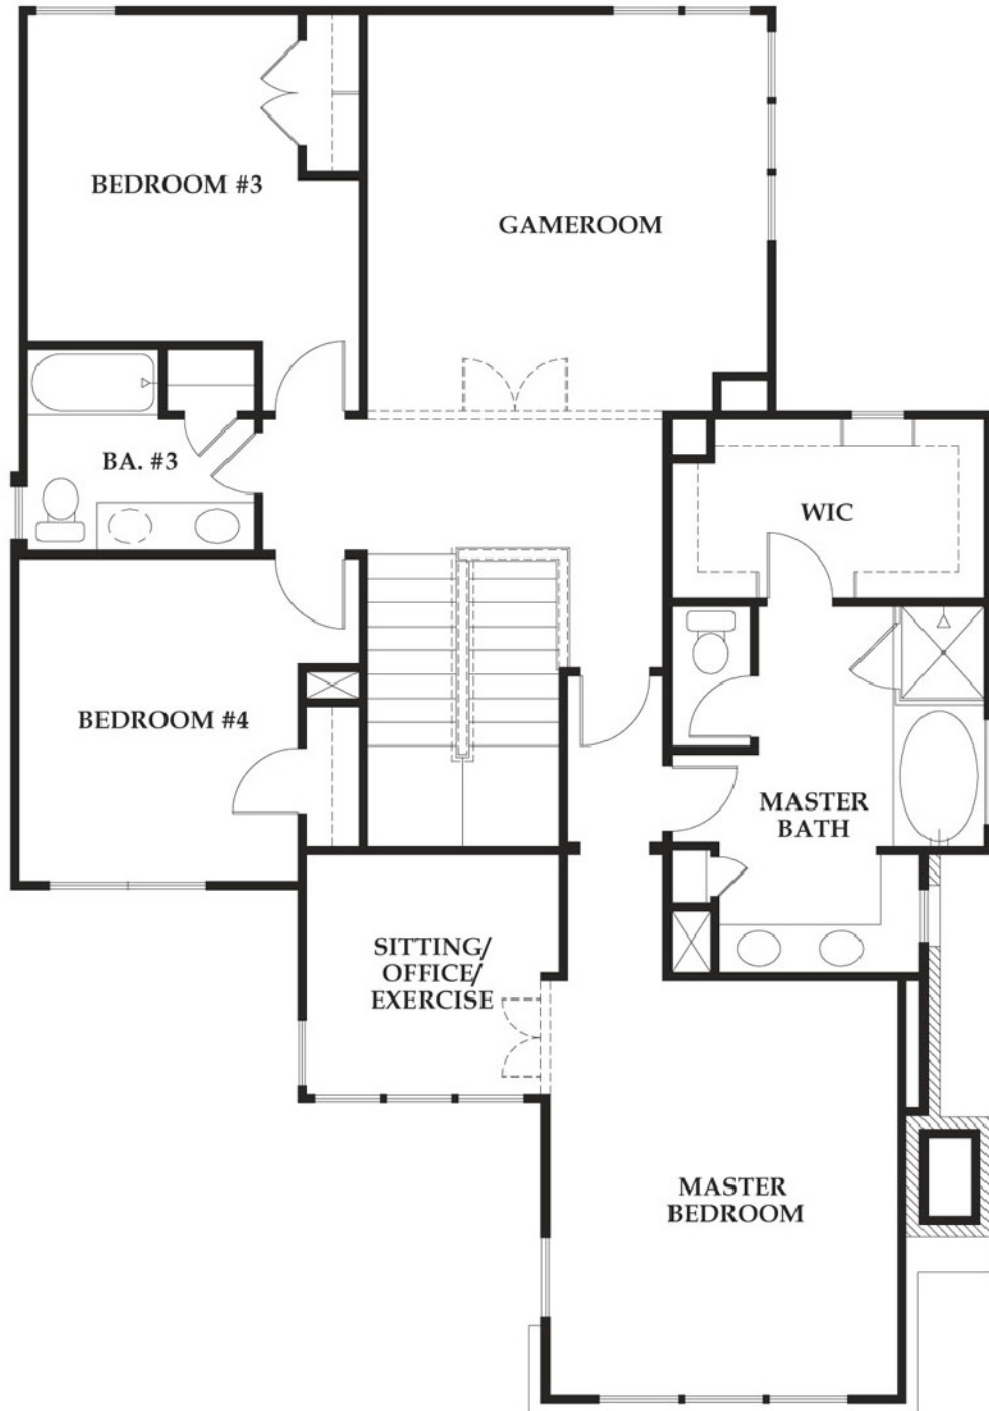

Roberts

4 Bedrooms

(C) 2007 James D. LaRue Architecture Design, Inc. Rooms include: Family Room, Dining, Gameroom, Sitting Room Option: Office ILO Sitting

1900 Tom Miller Street TX, 78723 (512)479-7300

Standard Pacific reserves the right to change plans, specifications, materials, features and prices without notice. All plans, landscaping and elevation renderings are artistic representations and may vary in design and scale when compared to the actual architectural drawings and final product.

Copyright © 2006 Standard Pacific Homes. All rights reserved. Equal Housing Opportunity 

Roberts

4 Bedrooms

(C) 2007 James D. LaRue Architecture Design, Inc. Rooms include: Family Room, Dining, Gameroom, Sitting Room Option: Office ILO Sitting

1900 Tom Miller Street TX, 78723 (512)479-7300

Standard Pacific reserves the right to change plans, specifications, materials, features and prices without notice. All plans, landscaping and elevation renderings are artistic representations and may vary in design and scale when compared to the actual architectural drawings and final product.