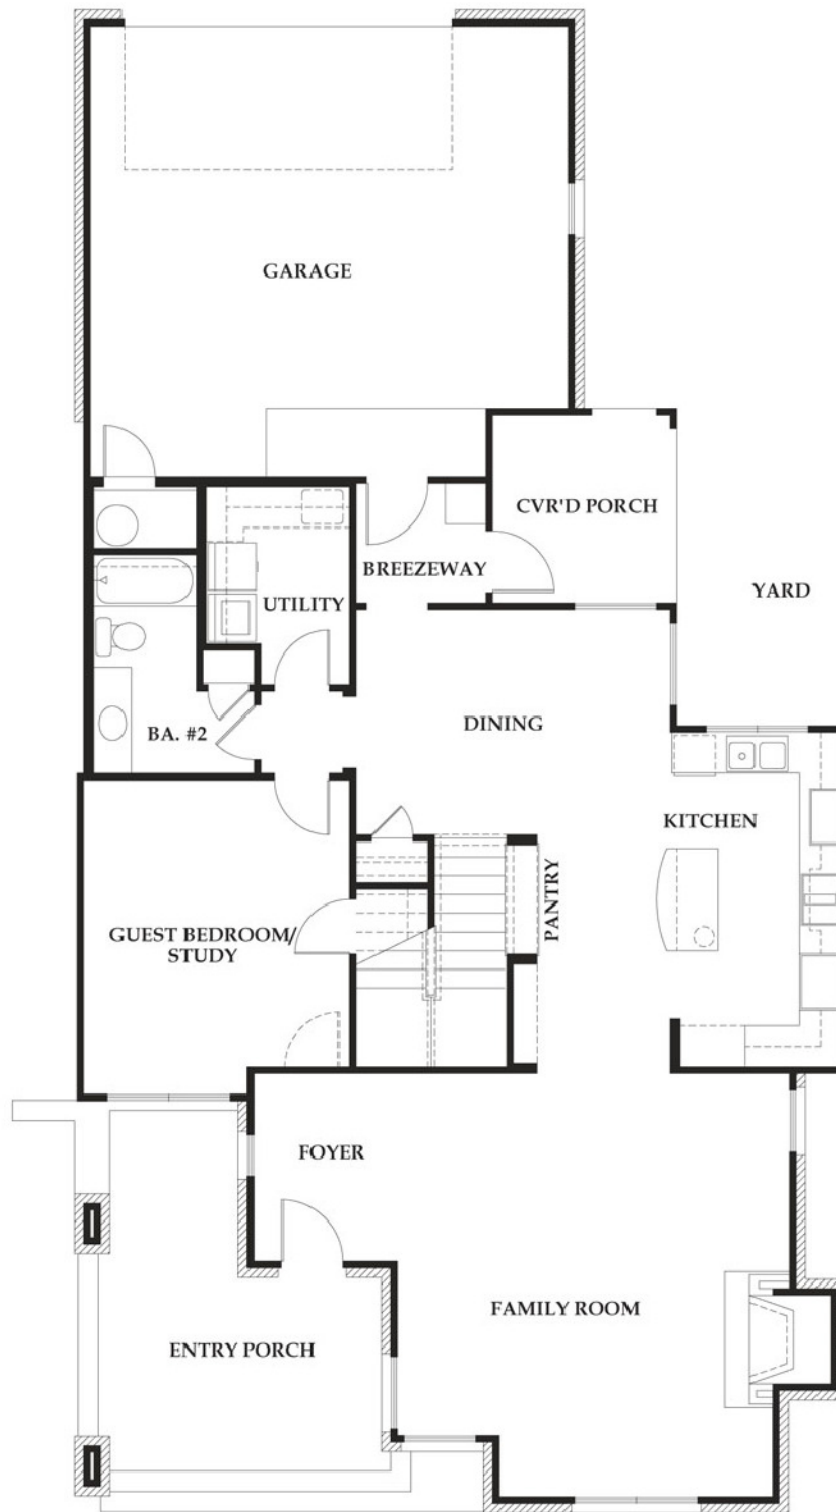

Roberts

4 Bedrooms

(C) 2007 James D. LaRue Architecture Design, Inc. Rooms include: Family Room, Dining, Gameroom, Sitting Room Option: Office ILO Sitting

1900 Tom Miller Street TX, 78723 (512)479-7300

Standard Pacific reserves the right to change plans, specifications, materials, features and prices without notice. All plans, landscaping and elevation renderings are artistic representations and may vary in design and scale when compared to the actual architectural drawings and final product.

Copyright © 2006 Standard Pacific Homes. All rights reserved. Equal Housing Opportunity 

Roberts

4 Bedrooms

(C) 2007 James D. LaRue Architecture Design, Inc. Rooms include: Family Room, Dining, Gameroom, Sitting Room Option: Office ILO Sitting