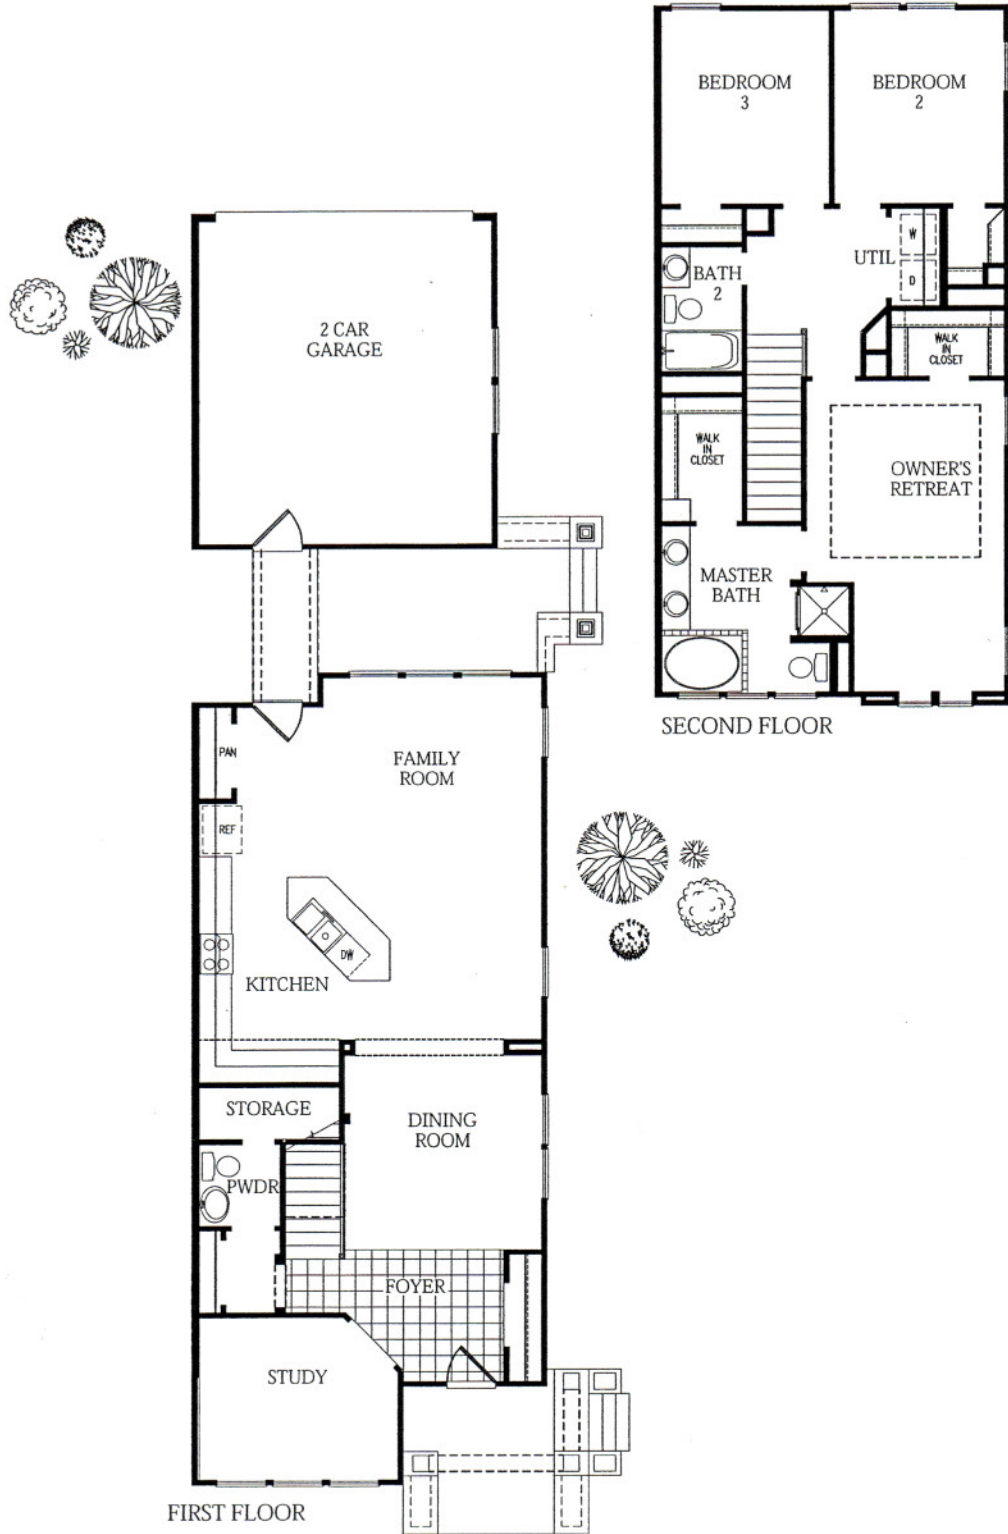

FLOORPLAN OPTIONS

THE WATERLOO

5/22/07
6703 CENTRAL TEXAS

DavidWeekleyHomes.com