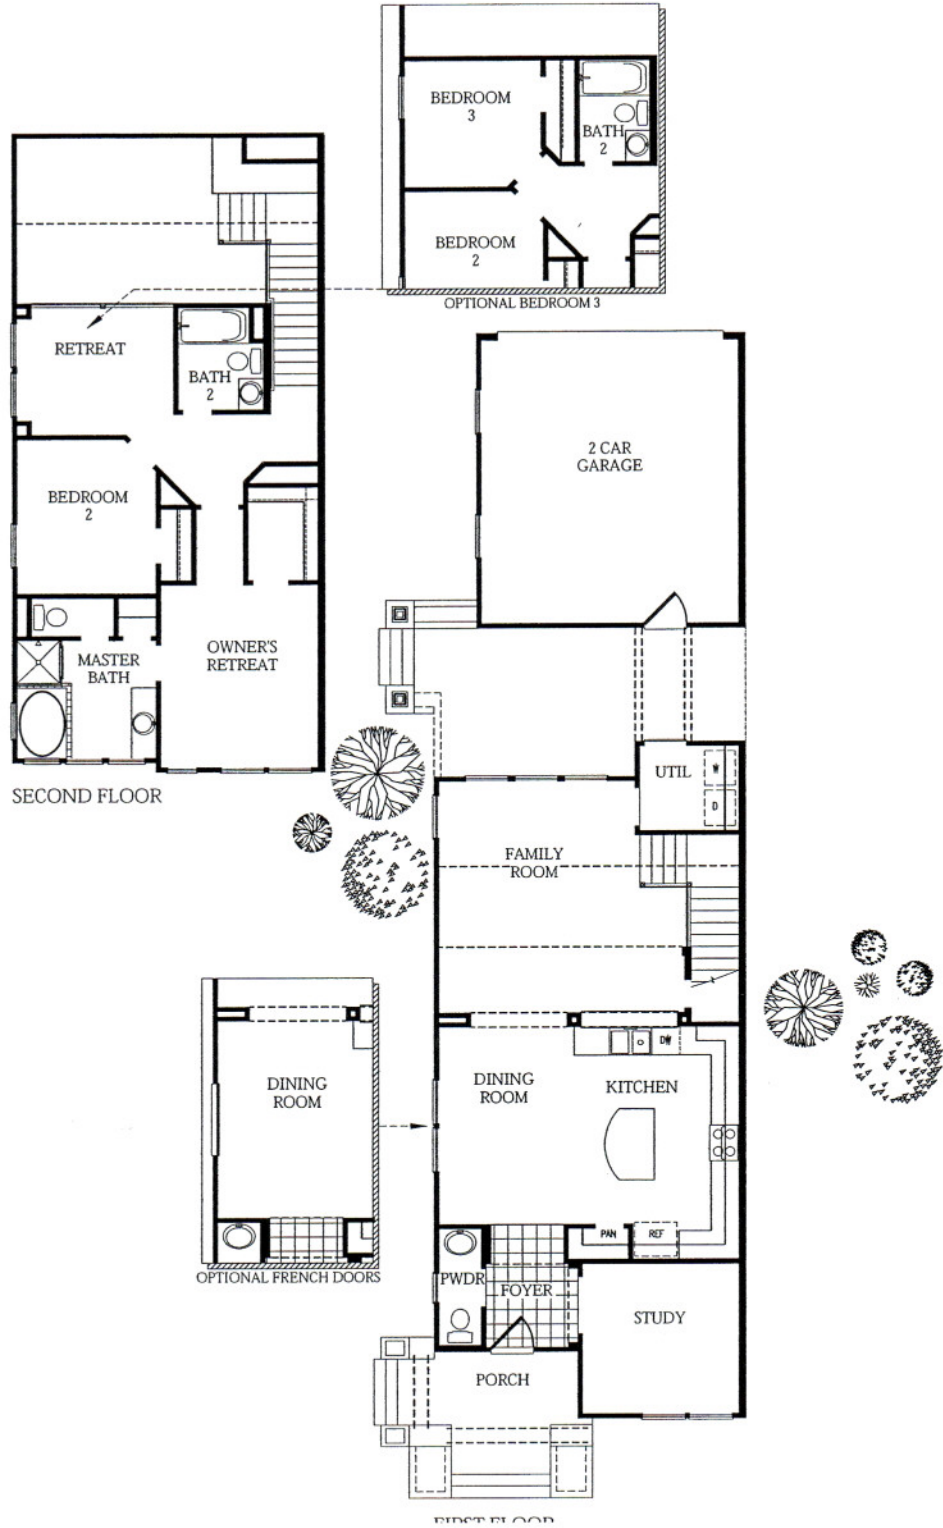

FLOORPLAN OPTIONS

THE WESTLAKE

5/09/07
6701 CENTRAL TEXAS

DavidWeekleyHomes.com