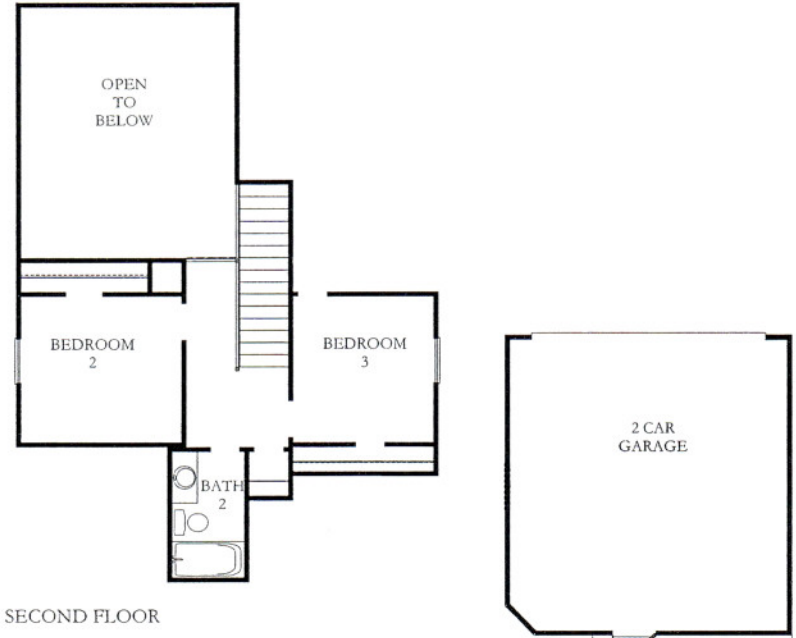

FLOORPLAN OPTIONS

THE WILLIE

11/16/2007
6708 CENTRAL, TEXAS

DavidWeekleyHomes.com