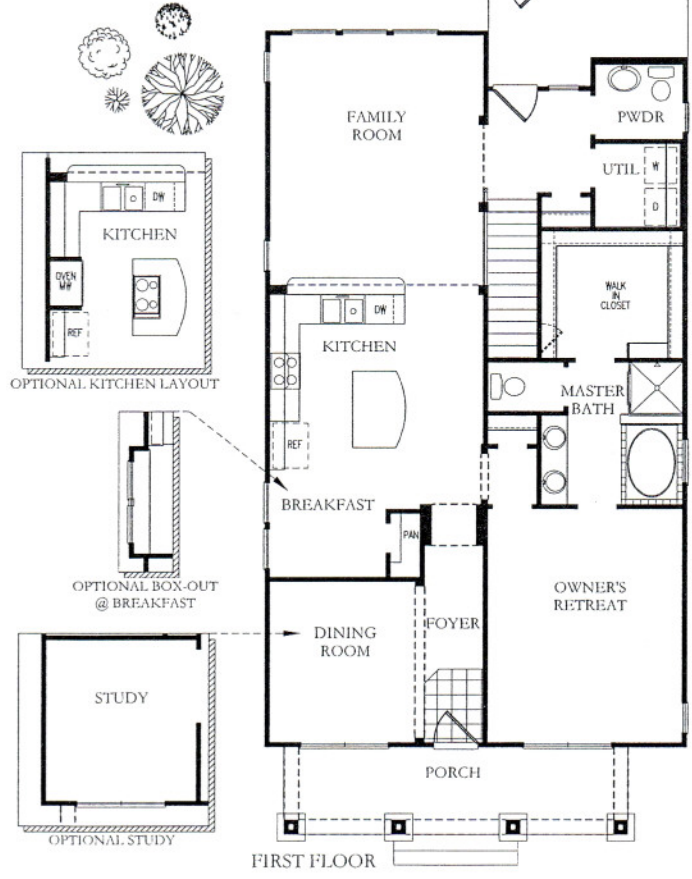

FLOORPLAN OPTIONS

THE WILLIE

11/16/2007
6708 CENTRAL, TEXAS

DavidWeekleyHomes.com