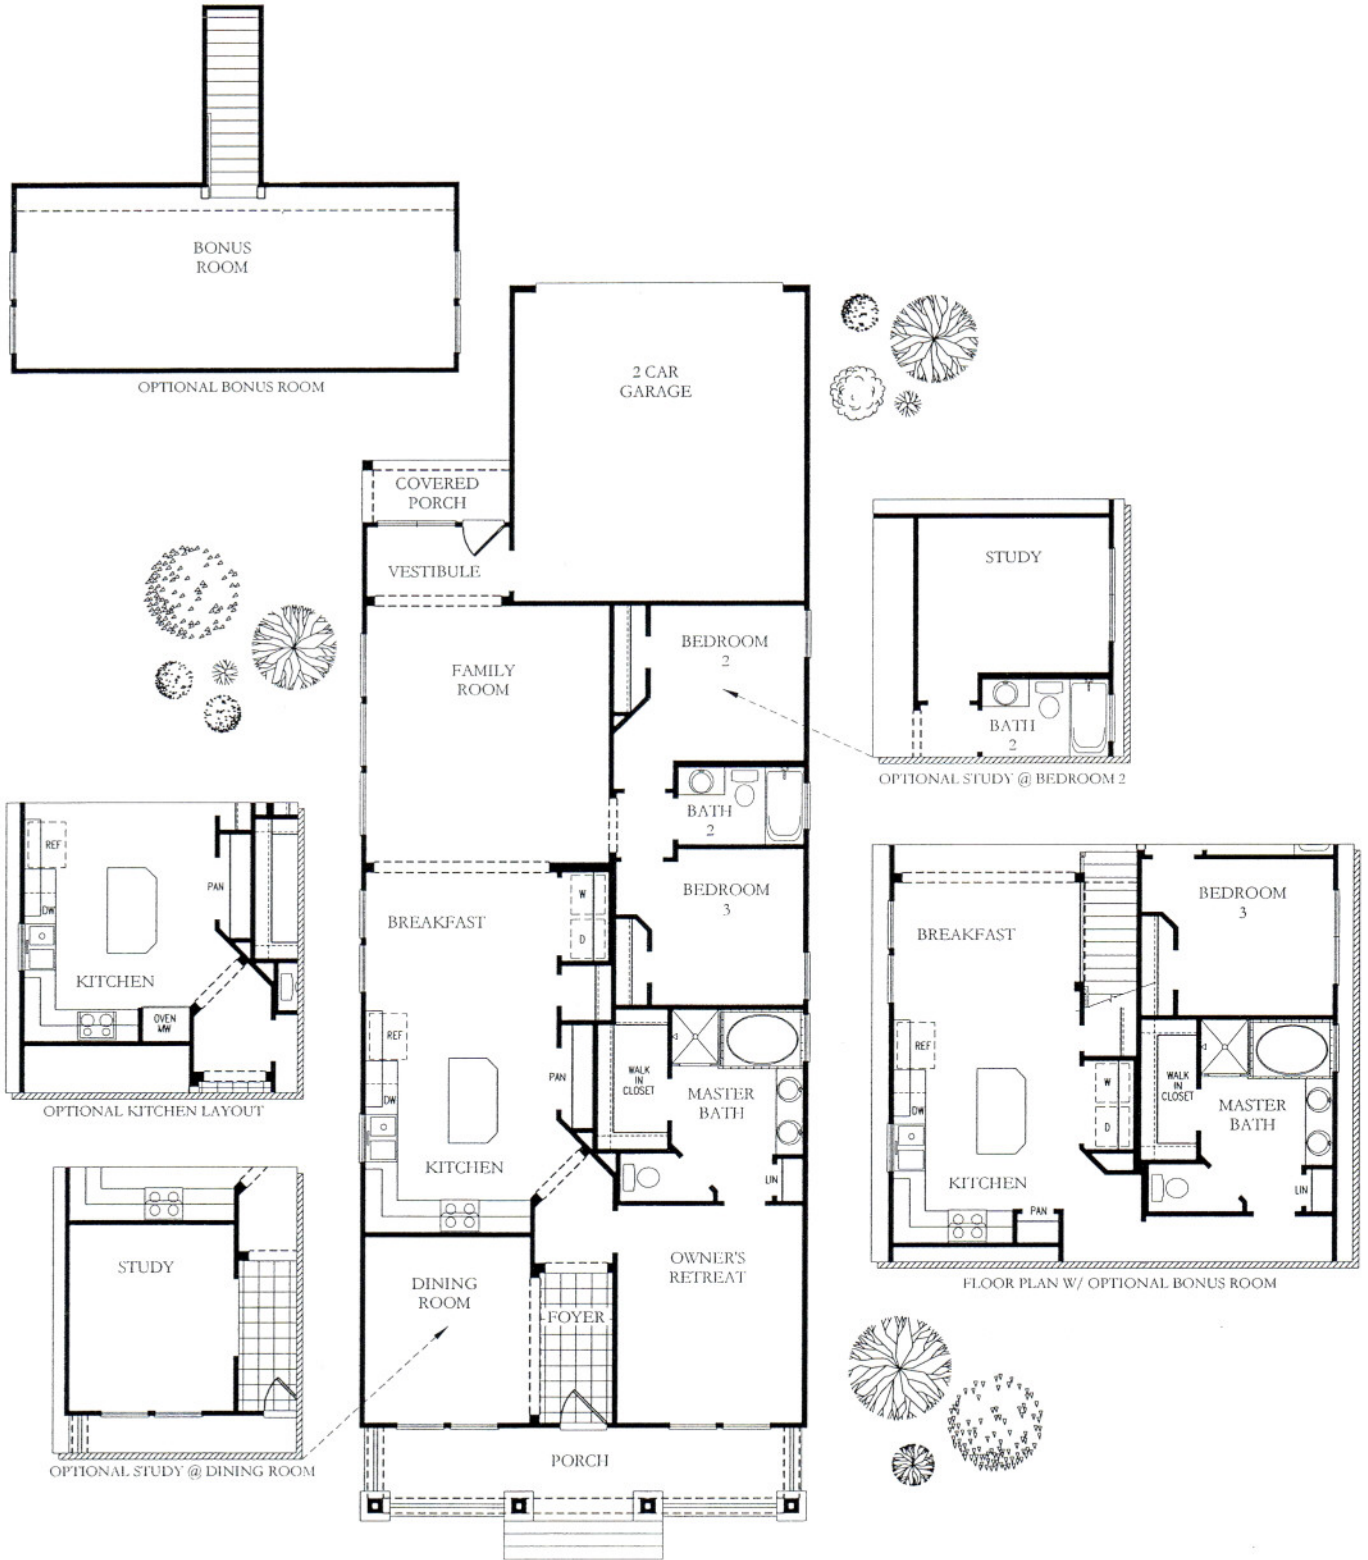

FLOORPLAN OPTIONS

THE OASIS

10/18/2007
6713 CENTRAL TEXAS

DavidWeekleyHomes.com